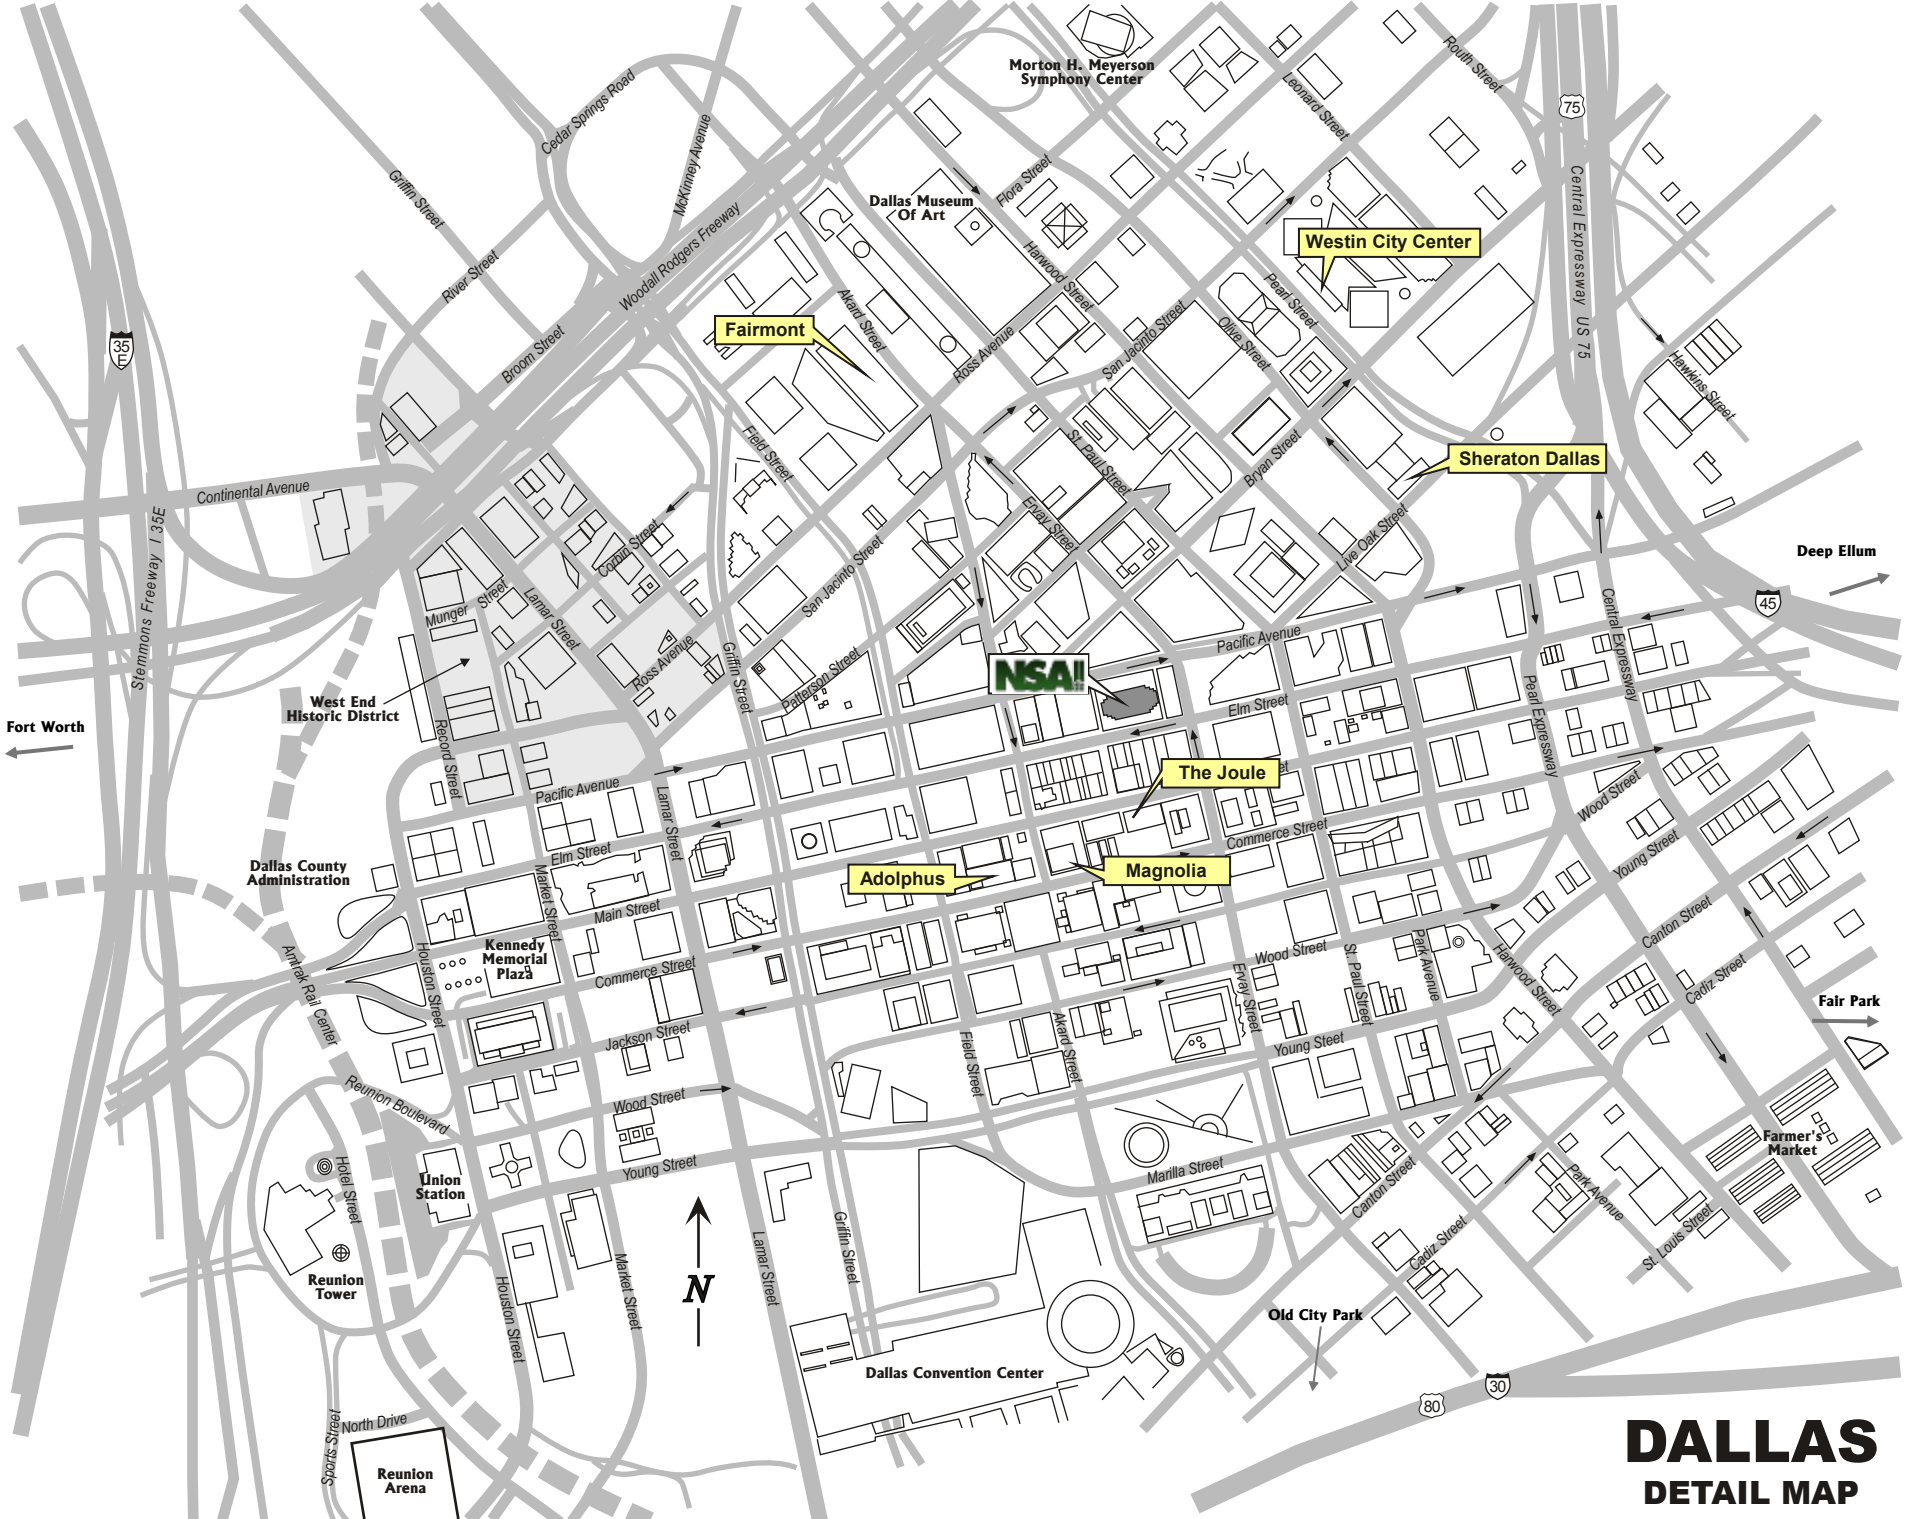

LOCAL TRANSPORTATION

---

Bryan Street is closed to automobile traffic, as is Pacific Street between Field and Akard. A light rail train runs this route, which can be convenient for travel between Thanksgiving Tower and both The Westin City Center and Sheraton Dallas hotels. Many hotels offer complimentary downtown van service or are within walking distance of Thanksgiving Tower. Parking under Thanksgiving Tower is \$18.00 per day. Nearby public parking is also available.